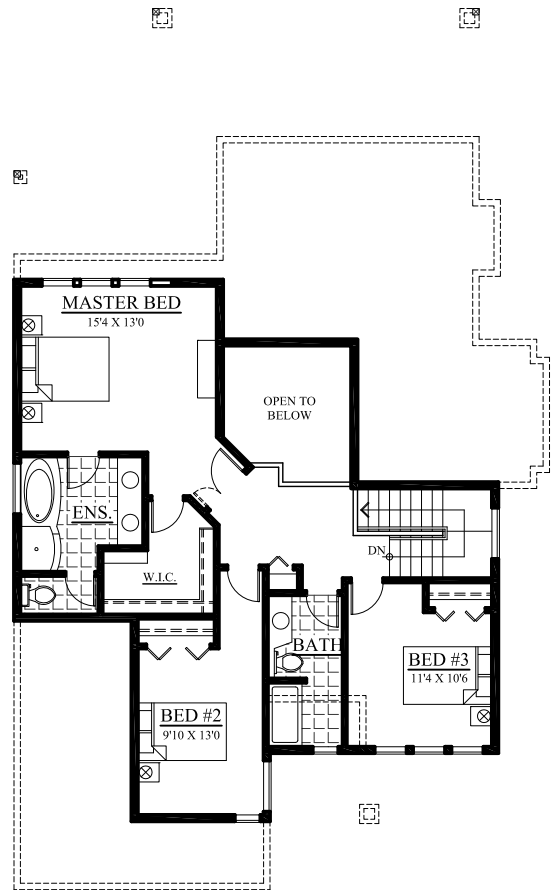

'MAPLEWOOD'

MAIN FLOOR PLAN
1,476 S.F.

UPPER FLOOR PLAN
1,066 S.F.