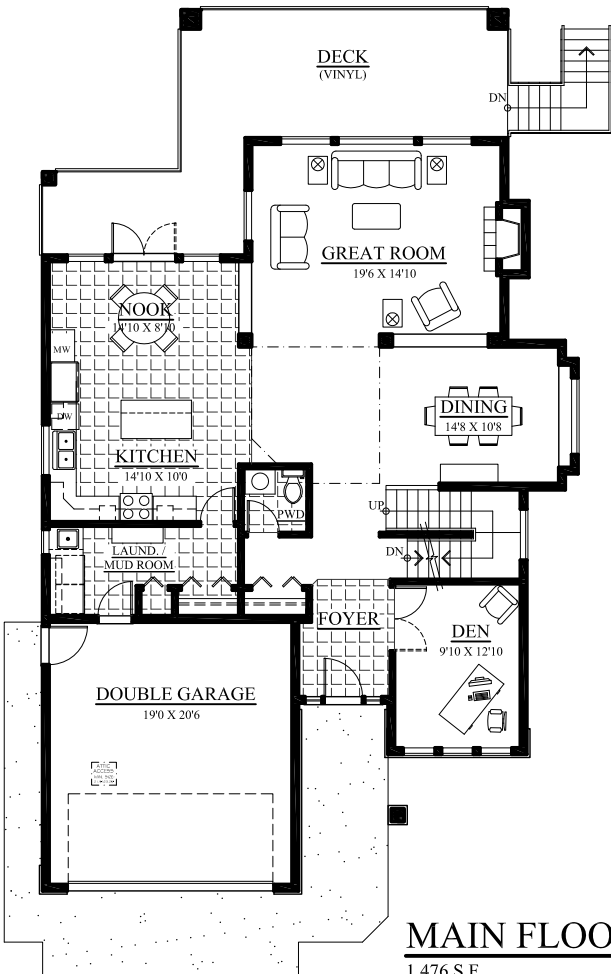

'MAPLEWOOD'

MAIN FLOOR PLAN
1,476 S.F.

UPPER FLOOR PLAN
1,066 S.F.